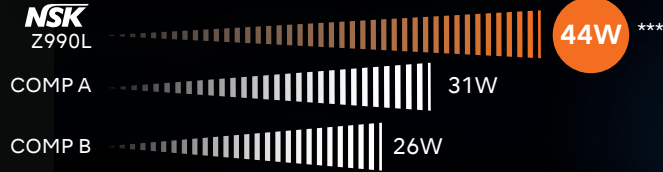

UNPRECEDENTED POWER

Ti-Max Z Series Air-Driven

DYNAMIC POWER SYSTEM

Power comparison with competitive products (in-house research)**

**Air supply pressure specified by each company
*** Air pressure at 0.42 MPa

4.9 HIGHEST RATED HANDPIECE EVER!*

*Dental Product Shopper Handpiece Evaluation

READ ARTICLE

NEW

Z Series Air

Buy **2** Z Series Handpieces
AIR-DRIVEN

Z890L, Z890KL, Z890WL, Z990L, Z990KL, Z990WL,
Z micro, Z micro KL

Get **1** Z Series Handpiece
AIR-DRIVEN

(of equal or lesser value)

Z Series Electric

COMFORT

Small head, quiet, low vibration

AEROSOL REDUCTION*

Switch between water jet & spray
*Z95L and Z45L

Buy **3** Z Series Handpieces
ELECTRIC